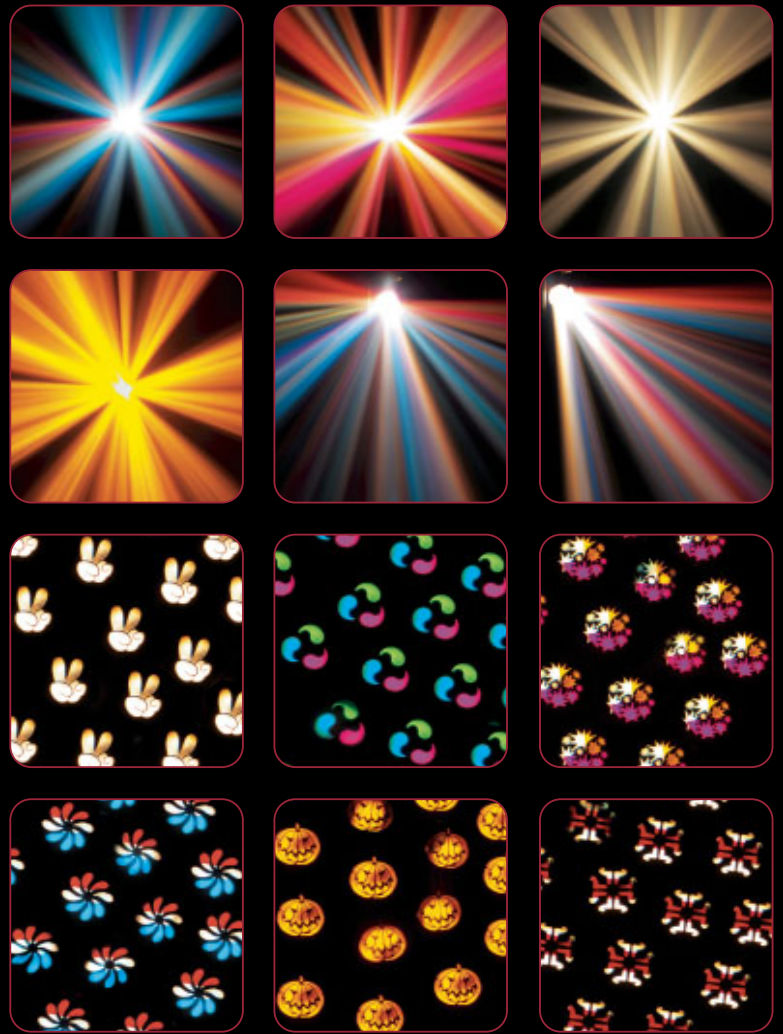

## NO DUTY CYCLE

THE MANIA SERIES REMAINS COOL ALL NIGHT.  
LIKE NO OTHER EFFECT LIGHTING, MANIA IS THERE WITH YOU,  
HOUR AFTER SWEATY HOUR.

**Martin**

- ☉ COOL EFFECT LIGHT FOR PARTIES, CLUBS AND CONCERTS
- ☉ 19 BEAMS OF LIGHT
- ☉ 6 SELECTABLE PATTERNS WITH COLORS

- ☉ NO DUTY CYCLE - LIGHTS ALL NIGHT
- ☉ VARIABLE FOCUS
- ☉ SOUND ACTIVATED

**Pattern projections:**

**MANIA EF1 Specifications:**

**Source**

- 12 V / 100 W, long life halogen lamp (included)

**Effects**

- Combined Manual Color / Gobo Wheel
- 9 colors
- 6 gobos