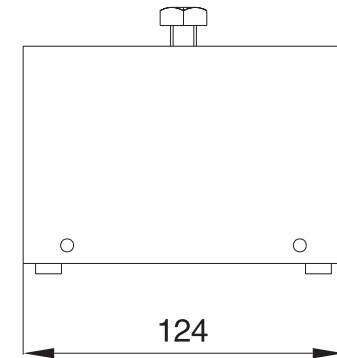

Martin		Weight (kg)	
		6	
Product		Scale	Sign.
RoboColor III		~	NJR
Description		Date	
Dimensions in mm		04/09-97	
-----		P/N	
		910028	

M10 bolt

Martin		Weight (kg)	

Product	Scale	Date	Sign.
RoboColor III	~	14/10-97	NJR
Description			
Controller			
Dimensions in mm		P/N	
		915007	