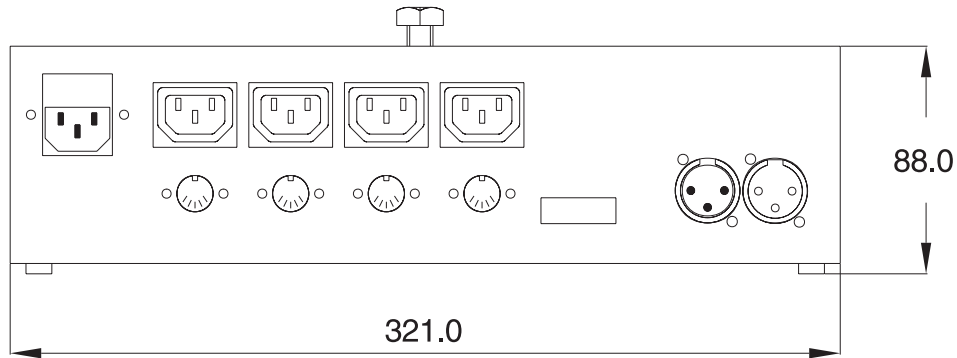

Martin		Weight (kg)	
		6	
Product		Scale	Sign.
RoboColor III		~	NJR
Description		Date	
Dimensions in mm		04/09-97	
-----		P/N	
		910028	

M10 bolt

Martin		Weight (kg)	

Product	Scale	Date	Sign.
RoboColor III	~	14/10-97	NJR
Description			
Controller			
Dimensions in mm		P/N	
		915007	