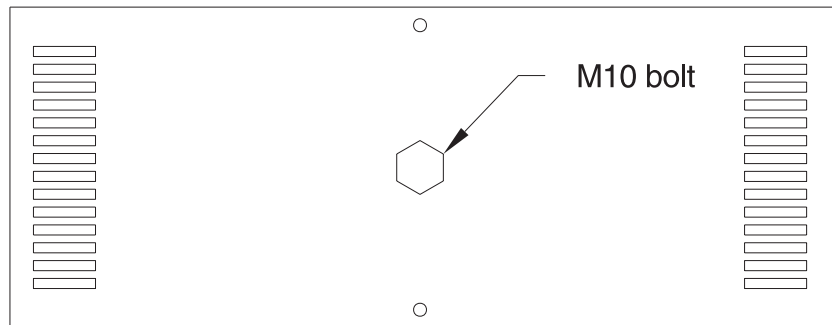

Martin		Weight (kg)	
		6	
Product		Scale	Sign.
RoboColor III		~	NJR
Description		Date	
Dimensions in mm		04/09-97	
-----		P/N	
		910028	

M10 bolt

Martin		Weight (kg)	

Product	Scale	Date	Sign.
RoboColor III	~	14/10-97	NJR
Description			
Controller			
Dimensions in mm		P/N	
		915007	