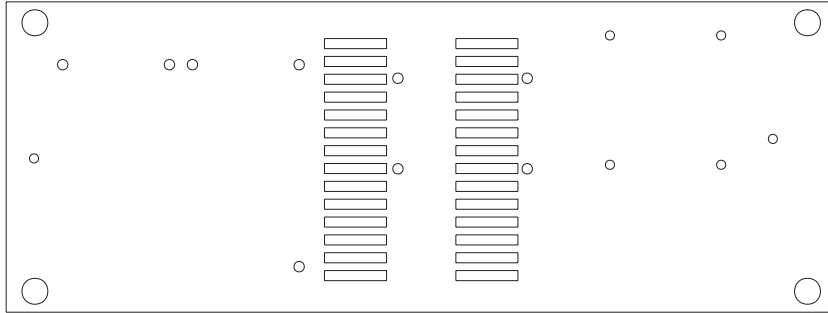

Martin		Weight (kg)	
		6	
Product		Scale	Sign.
RoboColor III		~	NJR
Description		Date	
Dimensions in mm		04/09-97	
-----		P/N	
		910028	

M10 bolt

Martin		Weight (kg)	

Product	Scale	Date	Sign.
RoboColor III	~	14/10-97	NJR
Description			
Controller			
Dimensions in mm		P/N	
		915007	