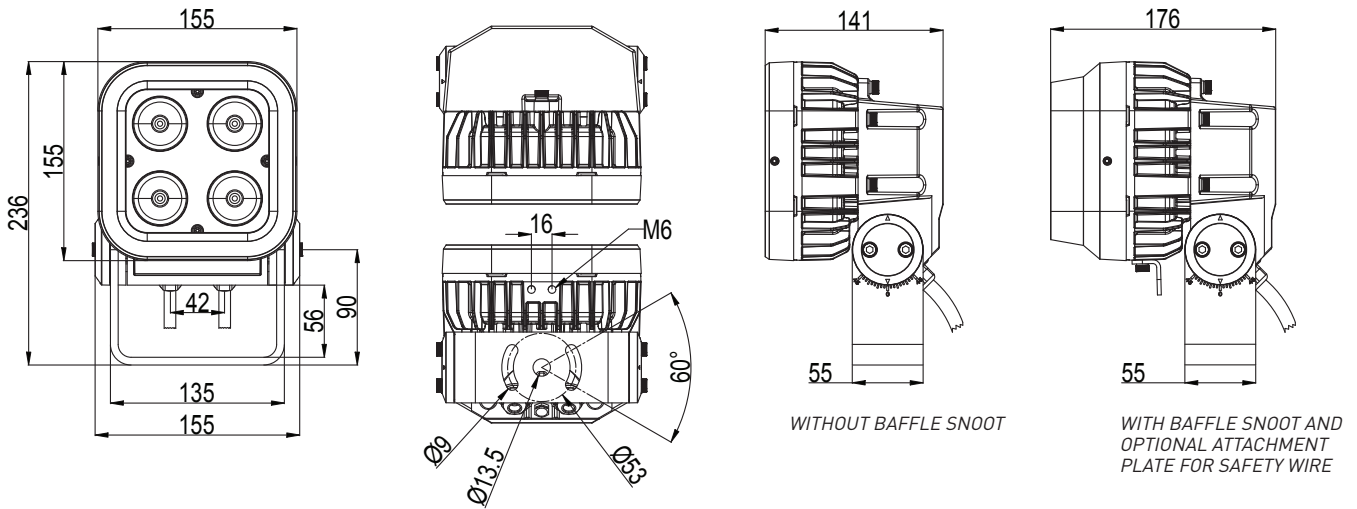

REV: 20241122

Exterior Wash Pro S Quad

OUTDOOR-RATED QUAD COLOR WASH LIGHT WITH CREATIVE CONTROL

SPEC SHEET

DIMENSIONS

PHYSICAL

Length: 141 mm (5.55 inch.)
Width: 155 mm (6.10 inch.)
Height: 236 mm (9.29 inch.)
Weight: 4.4 kg (9.7 lbs)