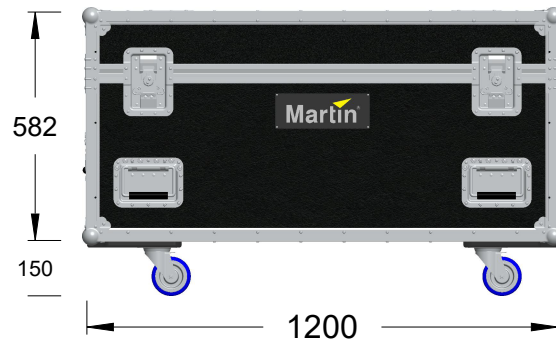

# Martin MAC One Family

Flightcase MAC One Wash or Beam (8), P/N: MAR-91515058

SiP inserts to be ordered with the fixture,  
not included with the flightcase

Weight = 53 kg