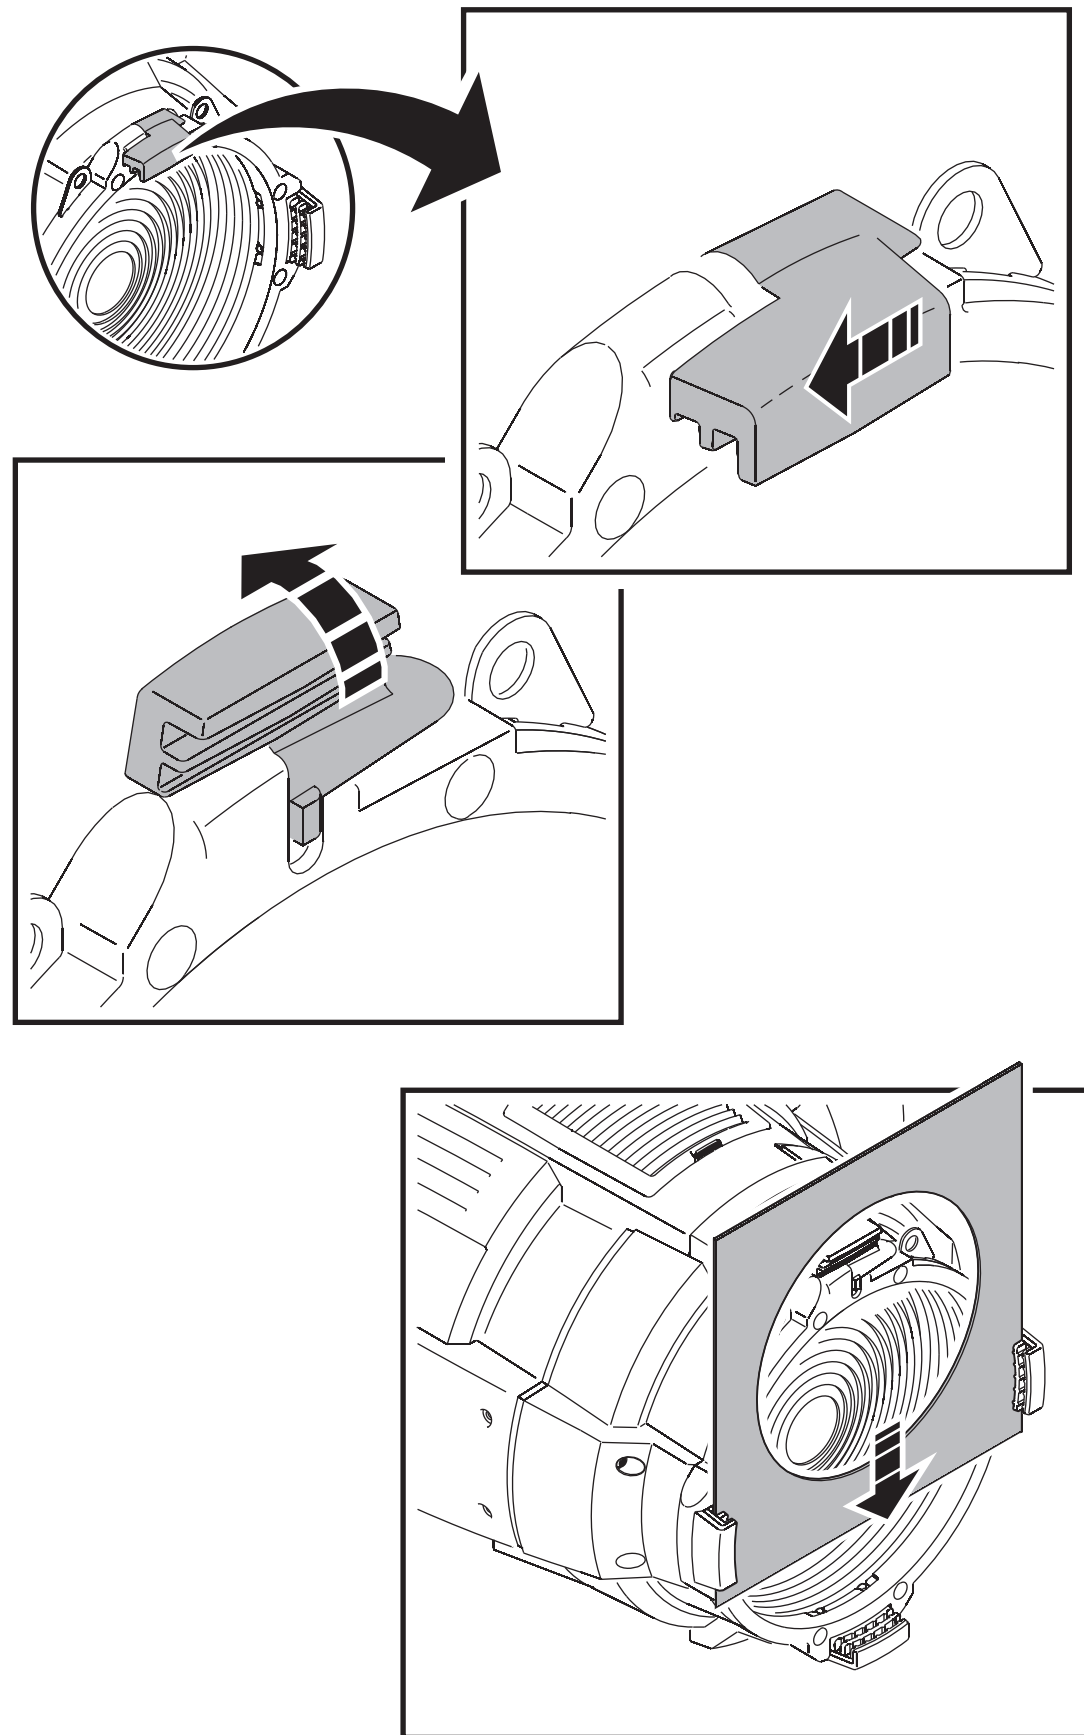

Martin

TW1 Accessory Holder

INSTALLATION NOTE

Ordering information:

City Theatrical: MAC Tw1 Top Hat	Cat. #2780
City Theatrical: MAC Tw1 Top Hat with Louver	Cat. #2781
City Theatrical: MAC Tw1 Color Frame	Cat. #2782