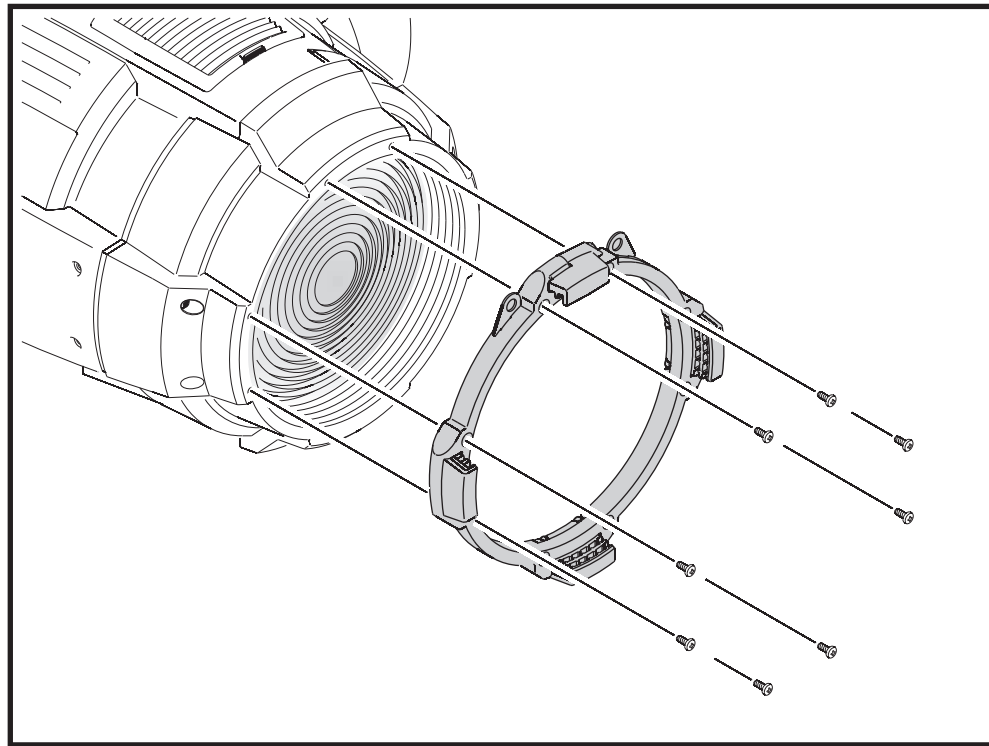

Martin

TW1 Accessory Holder

INSTALLATION NOTE

Ordering information:

City Theatrical: MAC Tw1 Top Hat	Cat. #2780
City Theatrical: MAC Tw1 Top Hat with Louver	Cat. #2781
City Theatrical: MAC Tw1 Color Frame	Cat. #2782