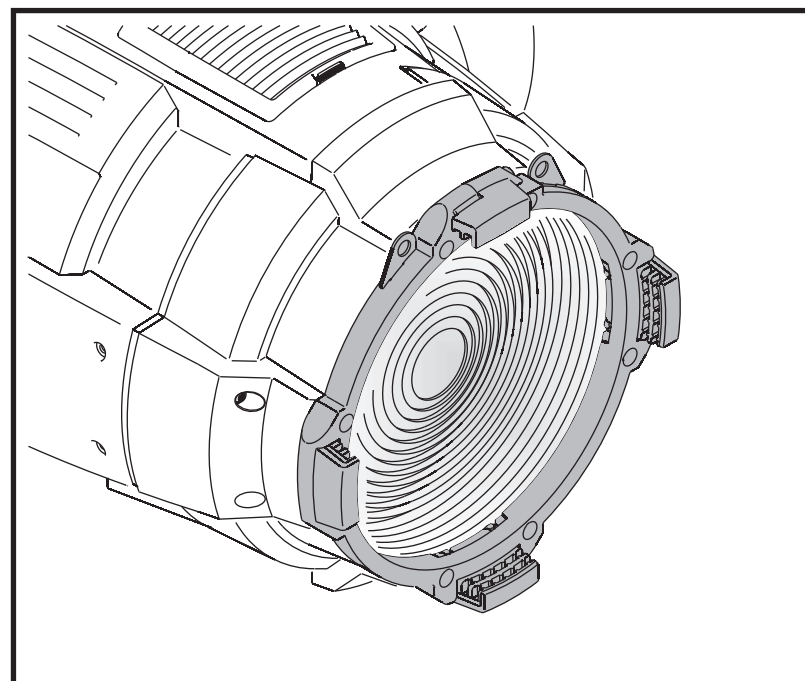

Martin

TW1 Accessory Holder

INSTALLATION NOTE

Ordering information:

City Theatrical: MAC Tw1 Top Hat	Cat. #2780
City Theatrical: MAC Tw1 Top Hat with Louver	Cat. #2781
City Theatrical: MAC Tw1 Color Frame	Cat. #2782