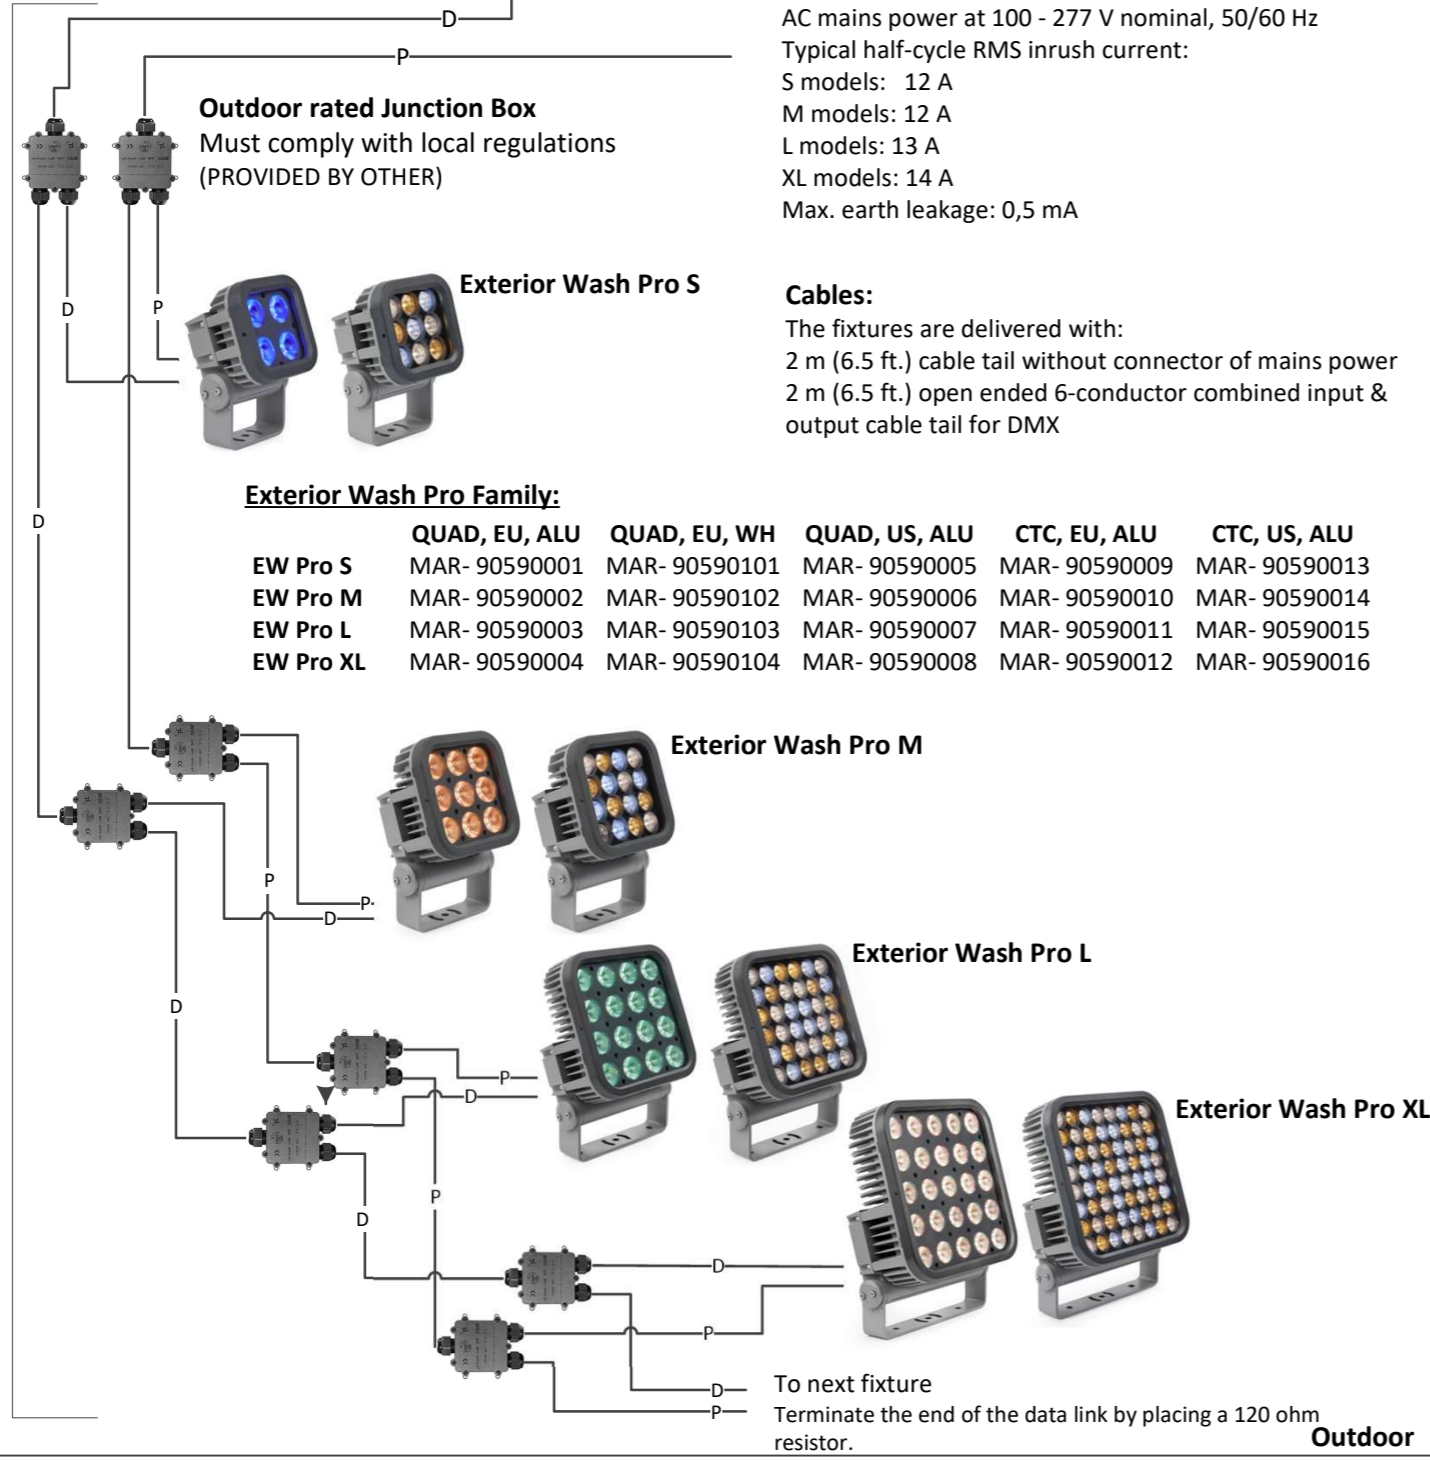

DMX Source

GENERIC SYSTEM DIAGRAM – EXTERIOR WASH PRO FAMILY

DMX Channels	Standard Mode	RAW	RGB	Fixtures/Univers
	Pro S QUAD	6 ch	4 ch	3 ch
Pro S CTC	3 ch	3 ch	-	170/170 pcs
Pro M QUAD	6 ch	4 ch	3 ch	85/128/170 pcs
Pro M CTC	3 ch	3 ch	-	170/170 pcs
Pro L QUAD	6 ch	4 ch	3 ch	85/128/170 pcs
Pro L CTC	3 ch	3 ch	-	170/170 pcs
Pro XL QUAD	6 ch	4 ch	3 ch	85/128/170 pcs
Pro XL CTC	3 ch	3 ch	-	170/170 pcs

Exterior Wash Pro Family generic layout

The maximum permitted length of cables is determined by the installer, based on cable types and mains power.

According to the DMX standard a chain should not exceed 32 fixtures.

Exterior Wash Pro Family:

	QUAD, EU, ALU	QUAD, EU, WH	QUAD, US, ALU	CTC, EU, ALU	CTC, US, ALU
EW Pro S	MAR- 90590001	MAR- 90590101	MAR- 90590005	MAR- 90590009	MAR- 90590013
EW Pro M	MAR- 90590002	MAR- 90590102	MAR- 90590006	MAR- 90590010	MAR- 90590014
EW Pro L	MAR- 90590003	MAR- 90590103	MAR- 90590007	MAR- 90590011	MAR- 90590015
EW Pro XL	MAR- 90590004	MAR- 90590104	MAR- 90590008	MAR- 90590012	MAR- 90590016

Power and data connector

Power conductors:

	Live or L	Neutral or N	Earth or Ground
US variant	Black	White	Green
EU variant	Brown	Blue	Yellow/green

Data conductors:

Wires:	Shield	Shield	Input pair (white tube)		Output pair (black tube)	
Color:	Black	Black	White	Grey	Black	Blue
Signal:	Common	Common	DMX in +	DMX in -	DMX out +	DMX out -
Male XLR pin:	Pin 1		Pin 3	Pin 2	-	-
Female XLR pin:		Pin 1	-	-	Pin 3	Pin 2