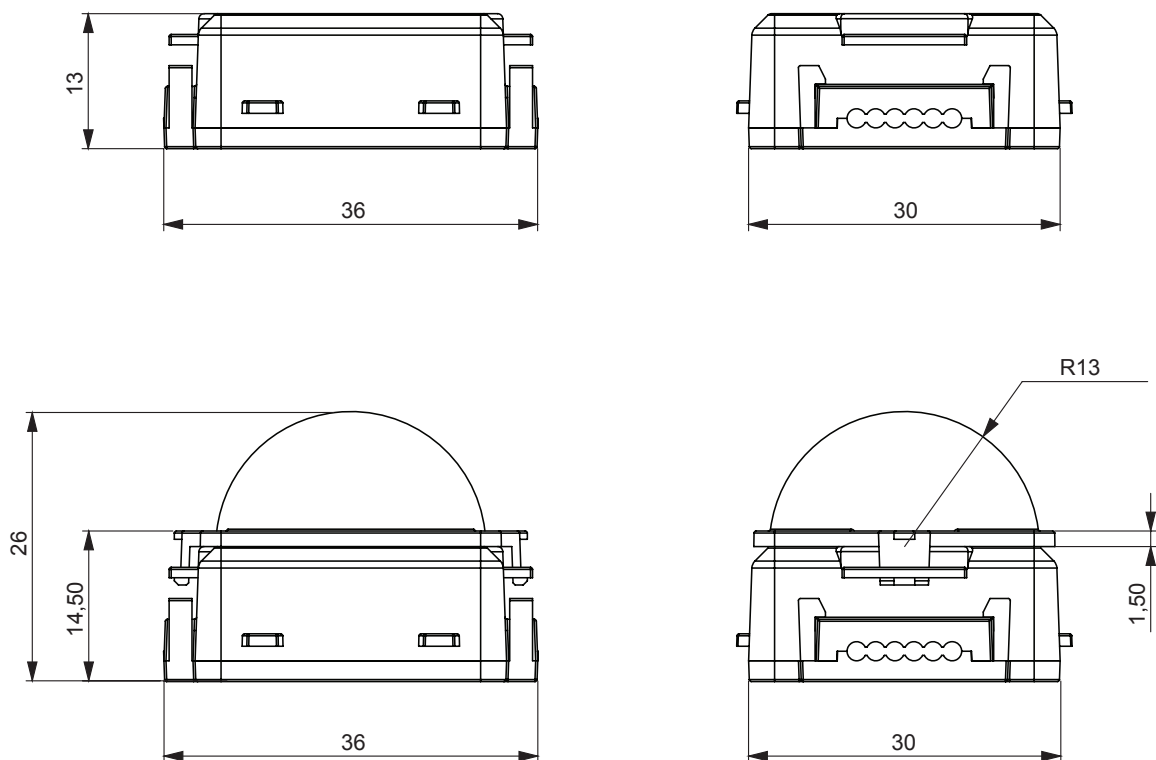

Please contact your local sales person for customized VC-Dot strings.

Refer to system diagrams for detailed system configuration

VC-Dot 4

FULLY WEATHERIZED FLEXIBLE DIRECT-VIEW LED DOTS

SPEC SHEET

DIMENSIONS

PHYSICAL

Pixel dimensions	36 x 30 x 13 mm (1.5 x 1.2 x 0.6 in.)
Pixel dimensions with dome	36 mm x 30 mm x 27 mm (1.5 x 1.2 x 1.1 in.)
Weight	1.8 kg (4.0 lbs.) for 64 Dots, 200 mm (7.9 in.) spacing, with 2 m (6.6 ft.) lead-in cable and connector
Maximum number of pixels per string	64
Standard pixel spacing (pitch)	200 mm (7.9 in.)
Minimum pixel spacing (pitch)	110 mm (4.3 in.)
Maximum pixel spacing (pitch)	2000 mm (78.8 in.)
Standard lead-in cable length	2000 mm (78.8 in.)
Maximum lead-in cable length	5000 mm (196.9 in.)

One pixel = one Dot

All dimensions are in mm

VC-Dot 4

FULLY WEATHERIZED FLEXIBLE DIRECT-VIEW LED DOTS

SPEC SHEET

INDOOR AND OUTDOOR USAGE

ALUMINUM MOUNTING PROFILE

ALUMINUM MOUNTING BRACKET