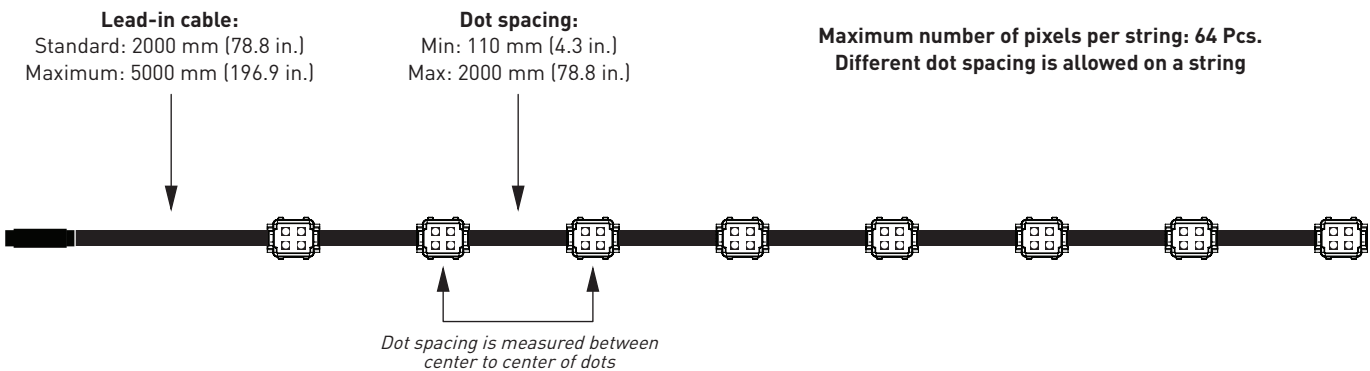

VC-Dot 4

FULLY WEATHERIZED FLEXIBLE DIRECT-VIEW LED DOTS

SPEC SHEET

CONFIGURATION

2m LEAD-IN CABLE

Dot Spacing [mm]	Max. Number Of Dots per String/ VC-Feeder [Pcs]	Total String Length
110	64	8.93 m (29.3 ft.)
200	64 Std. Ver.	14.6 m (47.9 ft.)
300	64	20.9 m (68.6 ft.)
400	64	27.2 m (89.2 ft.)
500	64	33.5 m (109.9 ft.)
600	64	39.8 m (130.6 ft.)
700	64	46.1 m (151.2 ft.)
800	64	52.4 m (171.9 ft.)
900	62	56.9 m (186.7 ft.)
1000	59	60.0 m (196.9 ft.)
1100	57	63.6 m (208.7 ft.)
1200	54	65.6 m (215.2 ft.)
1300	53	69.6 m (228.3 ft.)
1400	51	72.0 m (236.2 ft.)
1500	49	74.0 m (242.8 ft.)
1600	48	77.2 m (253.3 ft.)
1700	46	78.5 m (257.5 ft.)
1800	45	81.2 m (266.4 ft.)
1900	44	83.7 m (274.6 ft.)
2000	43	86.0 m (282.2 ft.)

5m LEAD-IN CABLE (MAX)

Dot Spacing [mm]	Max. Number Of Dots per String/ VC-Feeder [Pcs]	Total String Length
110	64	11.93 m (39.1 ft.)
200	64	17.6 m (57.7 ft.)
300	64	23.9 m (78.4 ft.)
400	64	30.2 m (99.1 ft.)
500	64	36.5 m (119.8 ft.)
600	64	42.8 m (140.4 ft.)
700	64	49.1 m (161.1 ft.)
800	62	53.8 m (176.5 ft.)
900	59	57.2 m (187.7 ft.)
1000	56	60.0 m (196.9 ft.)
1100	54	63.3 m (207.7 ft.)
1200	52	66.2 m (217.2 ft.)
1300	50	68.7 m (225.4 ft.)
1400	49	72.2 m (236.9 ft.)
1500	47	74.0 m (242.8 ft.)
1600	46	77.0 m (252.6 ft.)
1700	45	79.8 m (261.8 ft.)
1800	43	80.6 m (264.4 ft.)
1900	42	82.9 m (272.0 ft.)
2000	41	85.0 m (278.9 ft.)

Please contact your local sales person for customized VC-Dot strings.

Refer to system diagrams for detailed system configuration