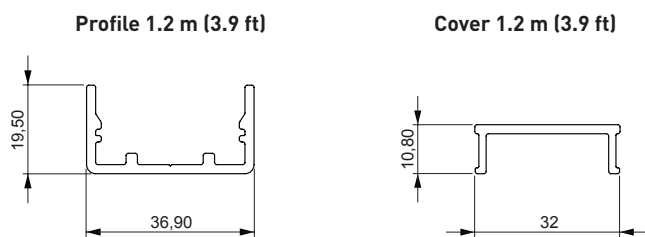

PHYSICAL

Pixel dimensions	36 x 30 x 13 mm (1.5 x 1.2 x 0.6 in.)
Pixel dimensions with dome	36 mm x 30 mm x 27 mm (1.5 x 1.2 x 1.1 in.)
Weight	1.8 kg (4.0 lbs.) for 64 Dots, 200 mm (7.9 in.) spacing, with 2 m (6.6 ft.) lead-in cable and connector
Maximum number of pixels per string	64
Standard pixel spacing (pitch)	200 mm (7.9 in.)
Minimum pixel spacing (pitch)	110 mm (4.3 in.)
Maximum pixel spacing (pitch)	2000 mm (78.8 in.)
Standard lead-in cable length	2000 mm (78.8 in.)
Maximum lead-in cable length	5000 mm (196.9 in.)

One pixel = one Dot

All dimensions are in mm

VC-Dot 4

FULLY WEATHERIZED FLEXIBLE DIRECT-VIEW LED DOTS

SPEC SHEET

INDOOR AND OUTDOOR USAGE

ALUMINUM MOUNTING PROFILE

ALUMINUM MOUNTING BRACKET

INDOOR USAGE ONLY

PLASTIC MOUNTING PROFILE

PLASTIC MOUNTING CLIP

All dimensions are in mm

HARMAN PROFESSIONAL INC. • 8500 BALBOA BOULEVARD • NORTHRIDGE • CA 91329 • USA • +1 818 893 8411

©2018 HARMAN Professional. All rights reserved. Martin® is a registered trademark of HARMAN Professional Inc. registered in the United States and/or other countries. Features, specifications, and appearance are subject to change without notice. Rev. 201812