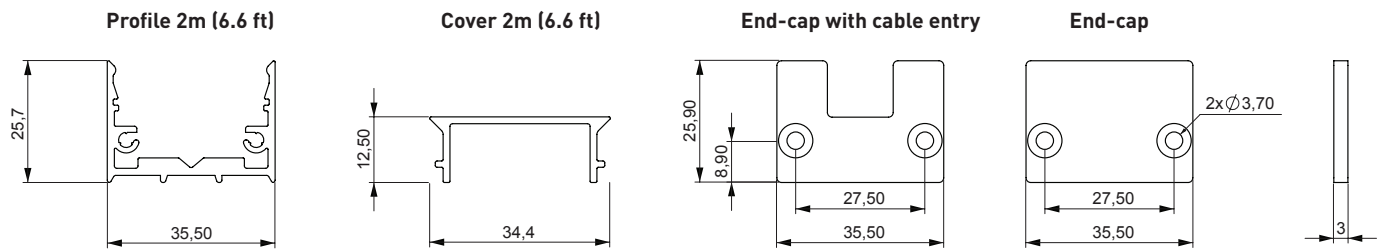

PHYSICAL

Pixel dimensions	36 x 30 x 13 mm (1.5 x 1.2 x 0.6 in.)
Pixel dimensions with dome	36 mm x 30 mm x 27 mm (1.5 x 1.2 x 1.1 in.)
Weight	1.8 kg (4.0 lbs.) for 64 Dots, 200 mm (7.9 in.) spacing, with 2 m (6.6 ft.) lead-in cable and connector
Maximum number of pixels per string	64
Standard pixel spacing (pitch)	200 mm (7.9 in.)
Minimum pixel spacing (pitch)	110 mm (4.3 in.)
Maximum pixel spacing (pitch)	2000 mm (78.8 in.)
Standard lead-in cable length	2000 mm (78.8 in.)
Maximum lead-in cable length	5000 mm (196.9 in.)

One pixel = one Dot

All dimensions are in mm

VC-Dot 4

FULLY WEATHERIZED FLEXIBLE DIRECT-VIEW LED DOTS

SPEC SHEET

INDOOR AND OUTDOOR USAGE

ALUMINUM MOUNTING PROFILE

ALUMINUM MOUNTING BRACKET

INDOOR USAGE ONLY

PLASTIC MOUNTING PROFILE

PLASTIC MOUNTING CLIP

All dimensions are in mm

HARMAN PROFESSIONAL INC. • 8500 BALBOA BOULEVARD • NORTHRIDGE • CA 91329 • USA • +1 818 893 8411

©2018 HARMAN Professional. All rights reserved. Martin® is a registered trademark of HARMAN Professional Inc. registered in the United States and/or other countries. Features, specifications, and appearance are subject to change without notice. Rev. 201812