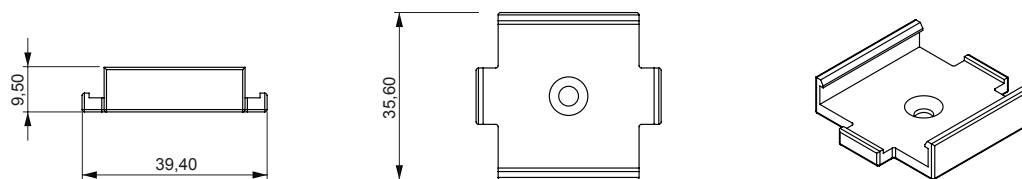

PHYSICAL

Pixel dimensions	36 x 30 x 13 mm (1.5 x 1.2 x 0.6 in.)
Pixel dimensions with dome	36 mm x 30 mm x 27 mm (1.5 x 1.2 x 1.1 in.)
Weight	1.8 kg (4.0 lbs.) for 64 Dots, 200 mm (7.9 in.) spacing, with 2 m (6.6 ft.) lead-in cable and connector
Maximum number of pixels per string	64
Standard pixel spacing (pitch)	200 mm (7.9 in.)
Minimum pixel spacing (pitch)	110 mm (4.3 in.)
Maximum pixel spacing (pitch)	2000 mm (78.8 in.)
Standard lead-in cable length	2000 mm (78.8 in.)
Maximum lead-in cable length	5000 mm (196.9 in.)

One pixel = one Dot

All dimensions are in mm

VC-Dot 4

FULLY WEATHERIZED FLEXIBLE DIRECT-VIEW LED DOTS

SPEC SHEET

INDOOR AND OUTDOOR USAGE

ALUMINUM MOUNTING PROFILE

ALUMINUM MOUNTING BRACKET

INDOOR USAGE ONLY

PLASTIC MOUNTING PROFILE

PLASTIC MOUNTING CLIP

All dimensions are in mm

HARMAN PROFESSIONAL INC. • 8500 BALBOA BOULEVARD • NORTHRIDGE • CA 91329 • USA • +1 818 893 8411

©2018 HARMAN Professional. All rights reserved. Martin® is a registered trademark of HARMAN Professional Inc. registered in the United States and/or other countries. Features, specifications, and appearance are subject to change without notice. Rev. 201812