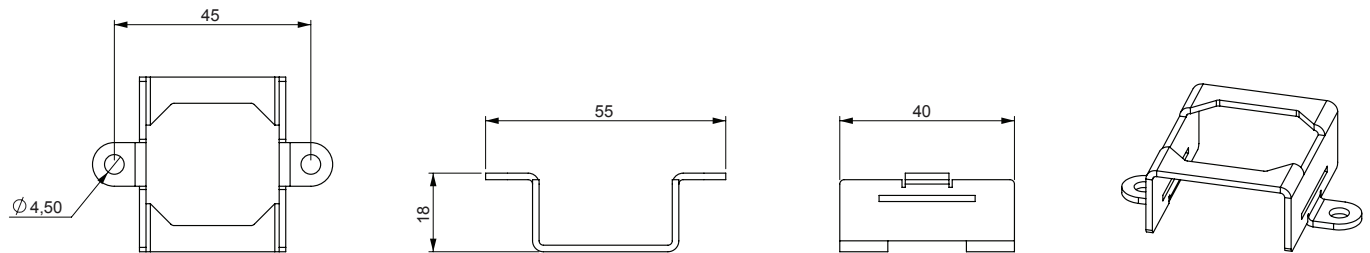

PHYSICAL

Pixel dimensions	36 x 30 x 13 mm (1.5 x 1.2 x 0.6 in.)
Pixel dimensions with dome	36 mm x 30 mm x 27 mm (1.5 x 1.2 x 1.1 in.)
Weight	1.8 kg (4.0 lbs.) for 64 Dots, 200 mm (7.9 in.) spacing, with 2 m (6.6 ft.) lead-in cable and connector
Maximum number of pixels per string	64
Standard pixel spacing (pitch)	200 mm (7.9 in.)
Minimum pixel spacing (pitch)	110 mm (4.3 in.)
Maximum pixel spacing (pitch)	2000 mm (78.8 in.)
Standard lead-in cable length	2000 mm (78.8 in.)
Maximum lead-in cable length	5000 mm (196.9 in.)

One pixel = one Dot

All dimensions are in mm

VC-Dot 4

FULLY WEATHERIZED FLEXIBLE DIRECT-VIEW LED DOTS

SPEC SHEET

INDOOR AND OUTDOOR USAGE

ALUMINUM MOUNTING PROFILE

ALUMINUM MOUNTING BRACKET

INDOOR USAGE ONLY

PLASTIC MOUNTING PROFILE

PLASTIC MOUNTING CLIP

All dimensions are in mm

HARMAN PROFESSIONAL INC. • 8500 BALBOA BOULEVARD • NORTHRIDGE • CA 91329 • USA • +1 818 893 8411

©2018 HARMAN Professional. All rights reserved. Martin® is a registered trademark of HARMAN Professional Inc. registered in the United States and/or other countries. Features, specifications, and appearance are subject to change without notice. Rev. 201812