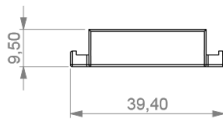

VC-Dot 4™ Mounting Clip