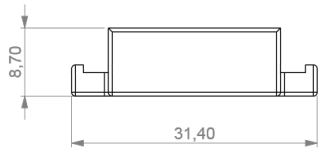

Specifications

VC-Dot™ Mounting Clips

VC-Dot 1™ Mounting Clip