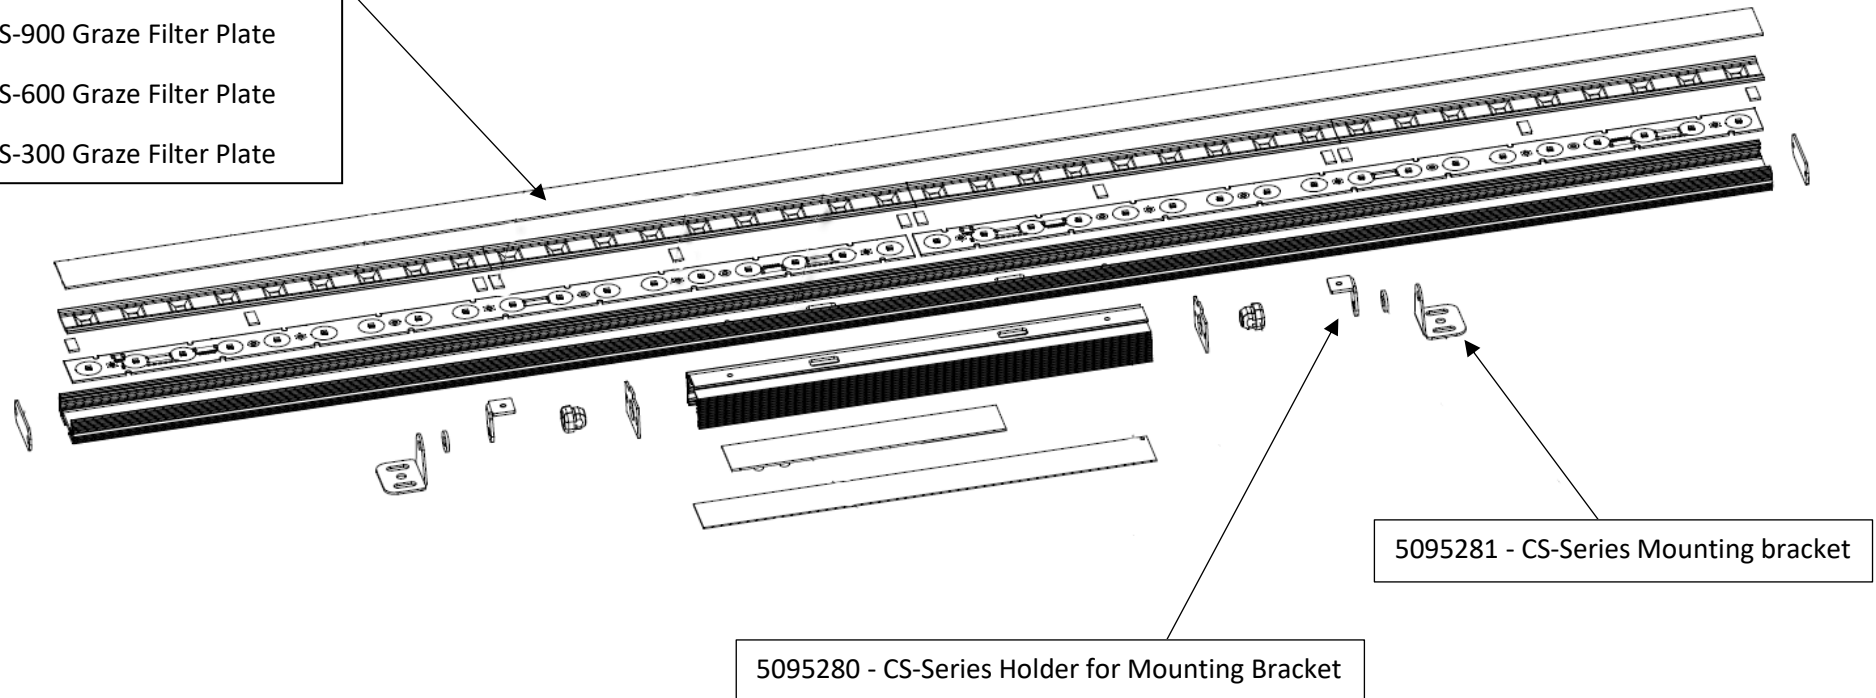

## RUSH CS Series spare parts

- 5095235 - CS-1200 Wide Filter Plate
- 5095236 - CS-300 Wide Filter Plate
- 5095237 - CS-600 Wide Filter Plate
- 5095238 - CS-900 Wide Filter Plate
- 5095240 - CS-1200 Graze Filter Plate
- 5095241 - CS-900 Graze Filter Plate
- 5095242 - CS-600 Graze Filter Plate
- 5095243 - CS-300 Graze Filter Plate

# RUSH CS Series spare parts