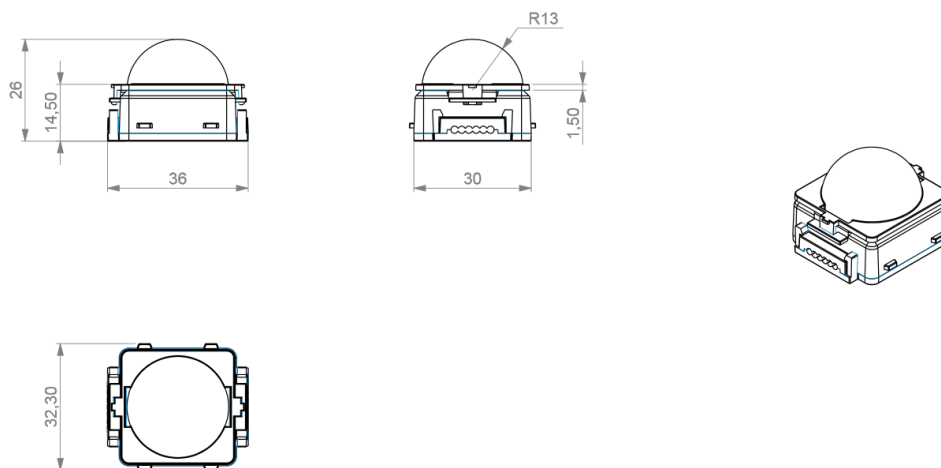

VC-Dot 4™ with Diffuser Dome