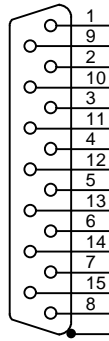

# 4 Twisted-Pairs Shielded Cable

PC-GAMEPORT

SUB-D 15 MALE

Normally Open SWITCH 1

Normally Open SWITCH 3

Normally Open SWITCH 4

Normally Open SWITCH 2

SHIELD (to Frame Ground where applicable)

(C)Digimedia MLS 1998 - All Rights Reserved

Title		
PC Gameport 4 Pushbuttons Cable		
Size	Document Number	Rev
A	SWCAB21.DSN	2.1
Date: Tuesday, January 05, 1999		Sheet 1 of 1