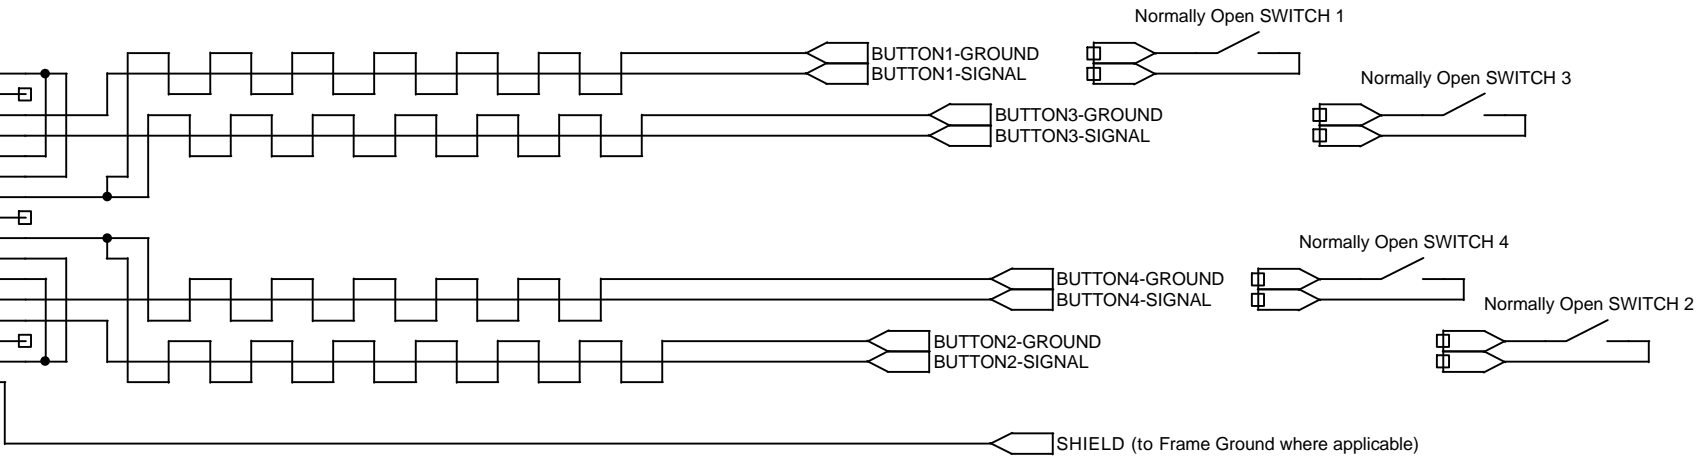

# 4 Twisted-Pairs Shielded Cable

PC-GAMEPORT

SUB-D 15 MALE

Normally Open SWITCH 1

Normally Open SWITCH 3

Normally Open SWITCH 4

Normally Open SWITCH 2

SHIELD (to Frame Ground where applicable)

(C)Digimedia MLS 1998 - All Rights Reserved

Title		
PC Gameport 4 Pushbuttons Cable		
Size	Document Number	Rev
A	SWCAB21.DSN	2.1
Date: Tuesday, January 05, 1999		Sheet 1 of 1