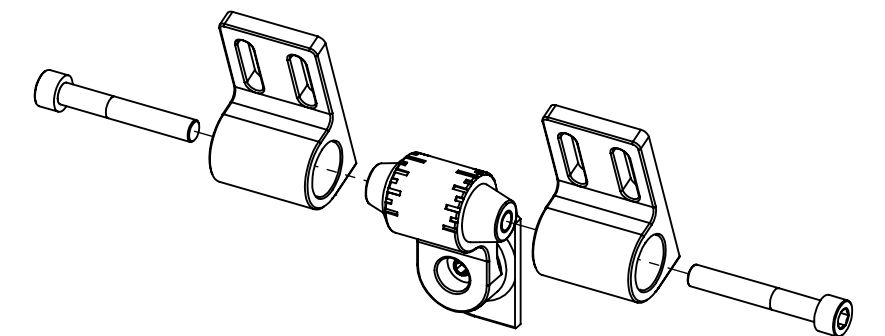

Mounted with
Glare shield (left side)

SCALE 1:5

Mounted with
Louvre

SCALE 1:5

Rev.	Date	Responsible	Comment			
B	20.12.2018	rd_lto				
A	28.06.2018	rd_lto	First release			
Item to be	Material					
Item to be	General linear tolerance					
Item to be	General angular tolerance					
Item to be	Color		Format	Scale	Unit	
Description			A2	1:2	mm	
Exterior Linear 1210 QUAD Graze			Item no.-Rev.			