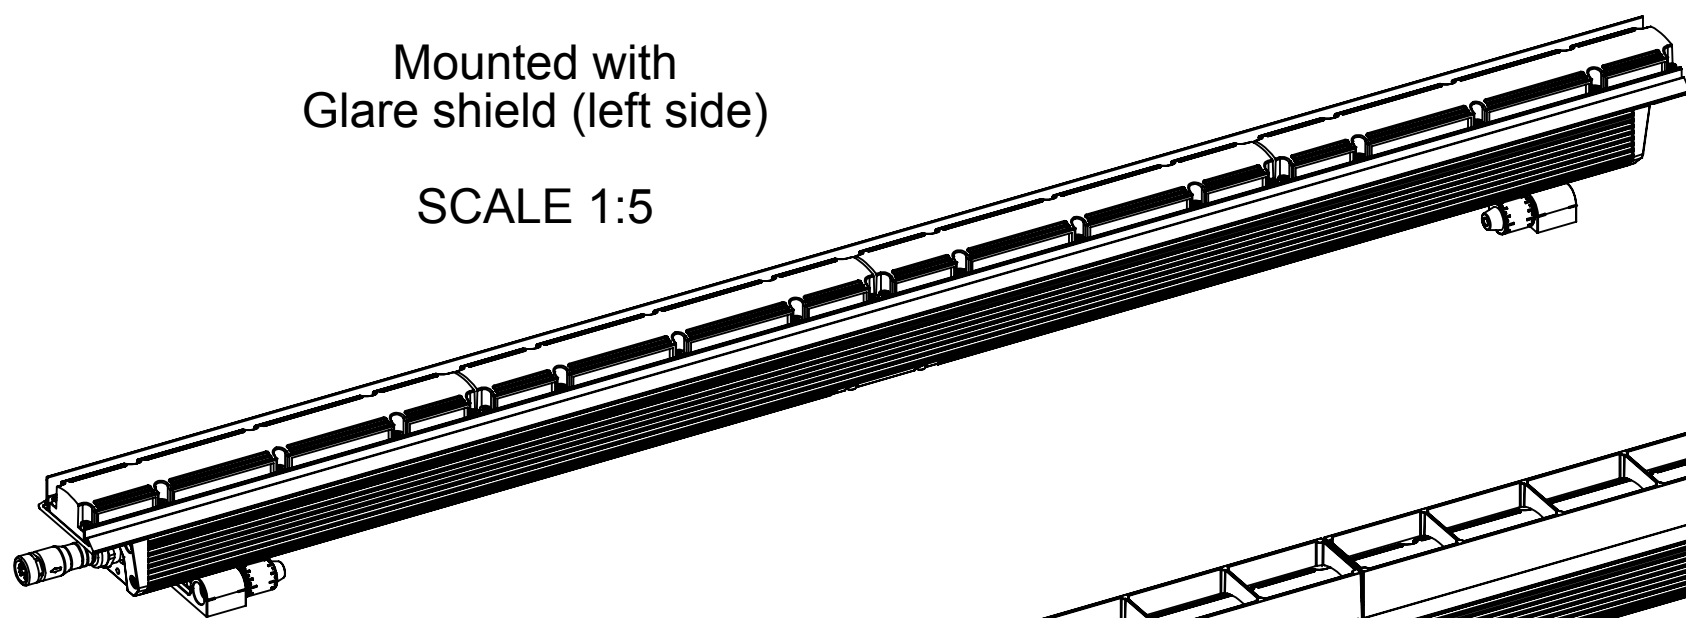

Mounted with
Glare shield (left side)

SCALE 1:5

Mounted with
Louvre

SCALE 1:5

Rev.	Date	Responsible	Comment			
B	20.12.2018	rd_lto				
A	28.06.2018	rd_lto	First release			
Item to be	Material					
Item to be	General linear tolerance					
Item to be	General angular tolerance					
Item to be	Color		Format	Scale	Unit	
Description			A2	1:2	mm	
Exterior Linear 1210 QUAD Graze			Item no.-Rev.			