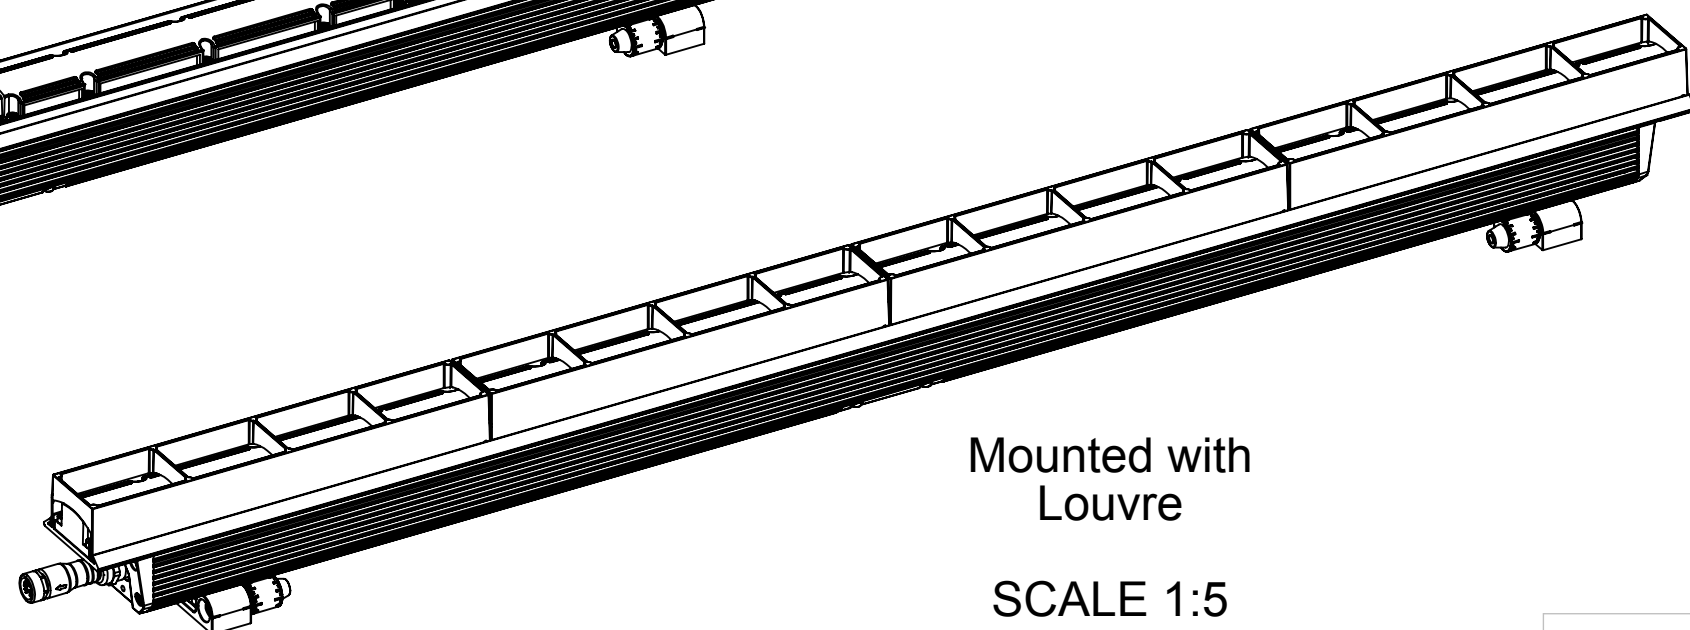

Mounted with
Glare shield (left side)

SCALE 1:5

Mounted with
Louvre

SCALE 1:5

Rev.	Date	Responsible	Comment			
B	20.12.2018	rd_lto				
A	28.06.2018	rd_lto	First release			
Item to be	Material					
Item to be	General linear tolerance					
Item to be	General angular tolerance					
Item to be	Color		Format	Scale	Unit	
Description			A2	1:2	mm	
Exterior Linear 1210 QUAD Graze			Item no.-Rev.			