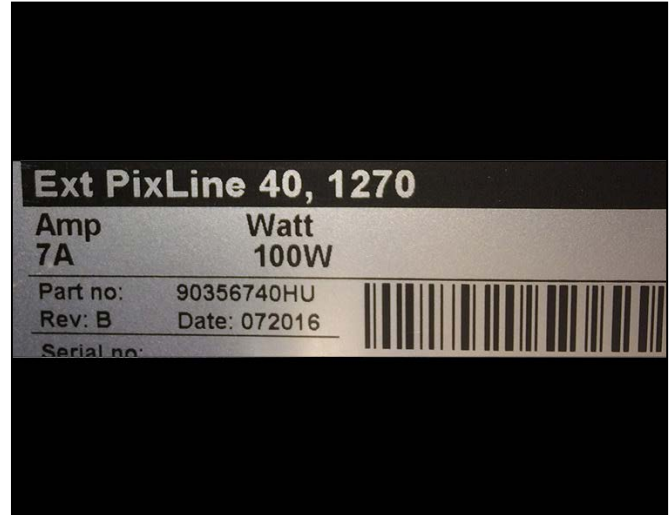

TECH NOTE

Exterior PixLine 40

Incorrect labeling, revision A, 06-28-2017

Incorrect labeling on Exterior Pixline 40

We have shipped a number of Exterior PixLine 40, 1270 mm square diffuser fixtures with incorrect information on the serial number label.

The label with the incorrect information indicated a current draw of 7 amp and a power consumption of 100 watt.

Correct information

In June 2017, we have corrected this information, and products which have been shipped after this date have the correct serial number label.

- Current draw: 0.32 amp
- Power consumption: 11 watt.

Affected products

The products that are affected are:

- Item number: 90356740HU Ext PixLine 40 RGB 1270mm Squ Dif Fr Alu.

The information in the product specifications on www.martin.com and in the user manual of the product has been corrected. It is only the information on the serial number label on the products that is incorrect.