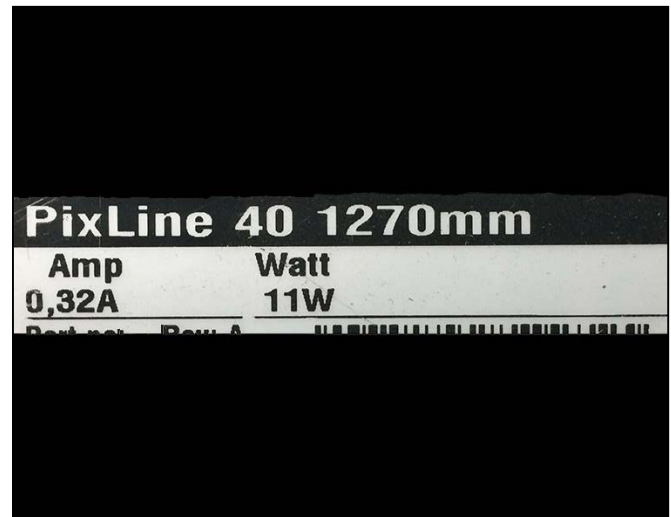

Figure 2: Correct label