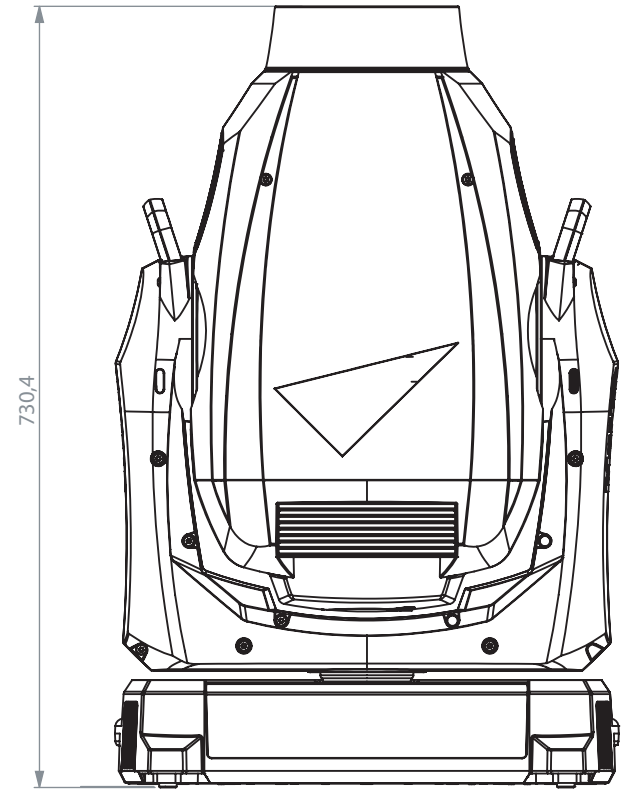

The minimum center-to-center distance can be reduced if pan limits are set via the control menus

Martin™	First used in MAC Viper profile				
Item to be					
Item to be					
Item to be	Color	Format A4	Scale 1:10	Unit mm	
Description (Model in view 70233000-A)		Item no.-Rev.			
MAC Viper Profile		70233000-A			