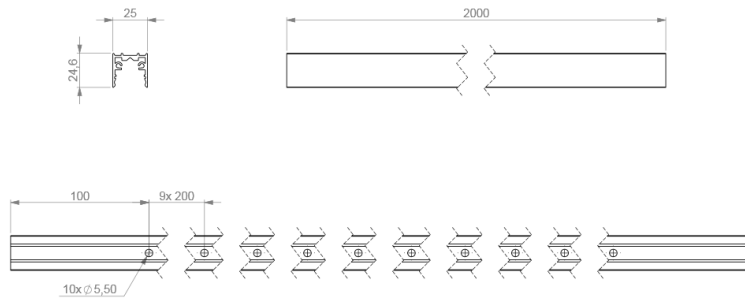

Specifications

VC-Dot™ Aluminium Mounting Profiles

VC-Dot 1™ Aluminium Mounting Profile