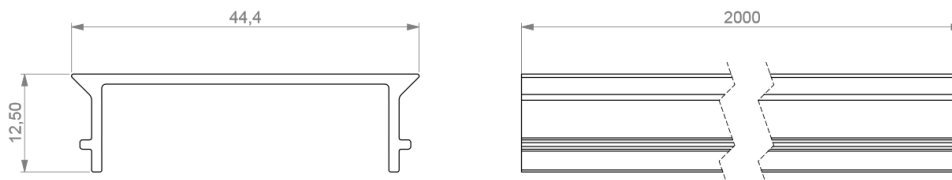

VC-Dot 9™ Mounting Profile Cover