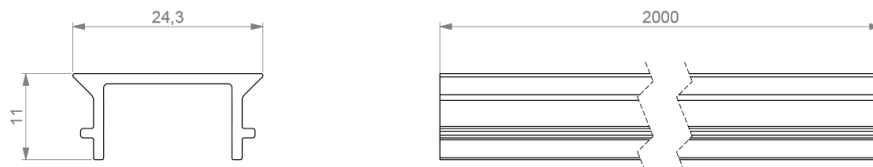

VC-Dot 1™ Mounting Profile Cover