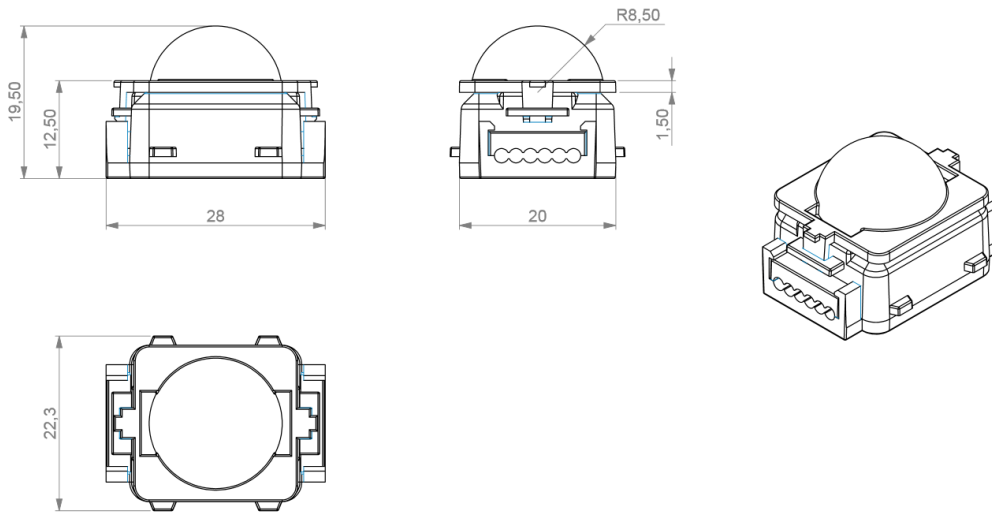

Specifications

VC-Dot™ Smoked Diffuser Domes

VC-Dot 1™ with Diffuser Dome