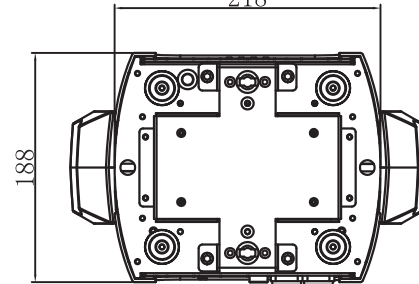

290

416

167

218

188

A							
Rev.	Date	Responsible	Comment	Color	Format	Scale	Unit
							mm

Description
RUSH MH 5 Profile