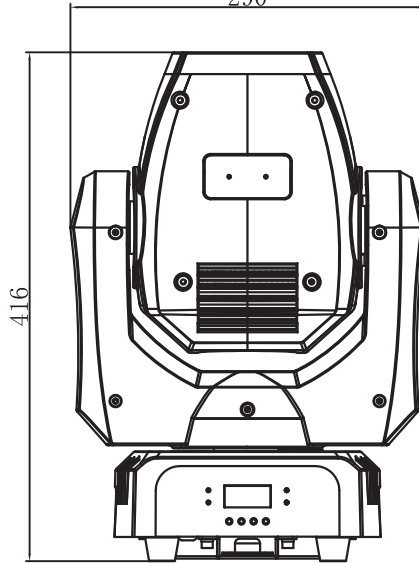

290

416

167

218

188

A							
Rev.	Date	Responsible	Comment	Color	Format	Scale	Unit
							mm

Description
RUSH MH 5 Profile