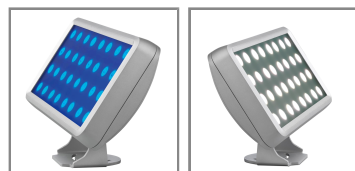

Physical

Tripix™ Wash fixture
Width: 335 mm (13.2 in.)
Height: 213 mm (8.4 in.) including mounting bracket
Depth: 66 mm (2.6 in.) including mounting bracket
Weight: 4.4 kg (9.7 lbs.)

Martin™ IP66 PSU 240 W (replaces Tripix™ Power IP66)

Length: 314 mm (12.4 in.)
Width: 68 mm (2.7 in.)
Height: 39 mm (1.6 in.)
Weight: 1.5 kg (3.3 lbs.)

Dynamic Effects

Color mixing: RGB
Red: 0 - 100%
Green: 0 - 100%
Blue: 0 - 100%
Color temperature control: 2 000 - 10 000 K continuous mixing

Control and Programming

Control options: DMX, stand-alone, synchronized (master/client)
Color control modes: RGB (raw and calibrated), HSI (calibrated) HSI C
DMX channels: 3 or 4 depending on mode
Grouped pixel control options: 1-, 2- and 4-pixel modes
DMX address setting: Martin MUM™ application running on Windows PC
DMX compliance: USITT DMX512-A
Receiver: RS-485
Firmware update: Serial upload via DMX link

Optics

Light source: RGB 3-in-1 LED
Total LED power: 72 W
Beam angle: Very narrow (no diffuser), narrow, medium and wide available
Minimum LED lifetime: 46 000 hours (to >70% luminous output)*
*Figure obtained under manufacturer's test conditions:

Construction

Housing: Aluminum
Finish: Grey
Front cover: Toughened glass
Protection rating: IP66

Installation

Orientation: Any
Vertical aiming: 22° down, 141° up
Horizontal aiming: +/- 90°

Connections

Tripix™ Power IP66 power input: Hard-wired (terminal block) via cable gland
Fixture-to-fixture power and data: IP66 13-pin DIN cable tail system

Electrical

AC power: 100-240 V nominal, 50/60 Hz (input to Martin IP66 PSU 240 W)
Power output: 48 V DC (output from Martin IP66 PSU 240 W)