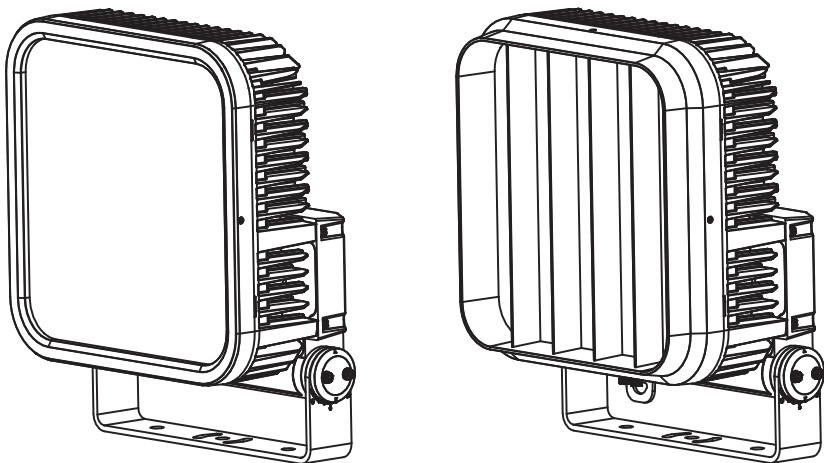

REV: 20260410

Martin[®]

Exterior Wash Pro XL Quad

OUTDOOR-RATED QUAD COLOR WASH LIGHT WITH CREATIVE CONTROL

SPEC SHEET

DIMENSIONS

PHYSICAL

Length: 175 mm (6.89 in.)
Width: 351 mm (13.82 in.)
Height: 438 mm (11.93 in.)
Weight: 17.7 kg (39.0 lbs)