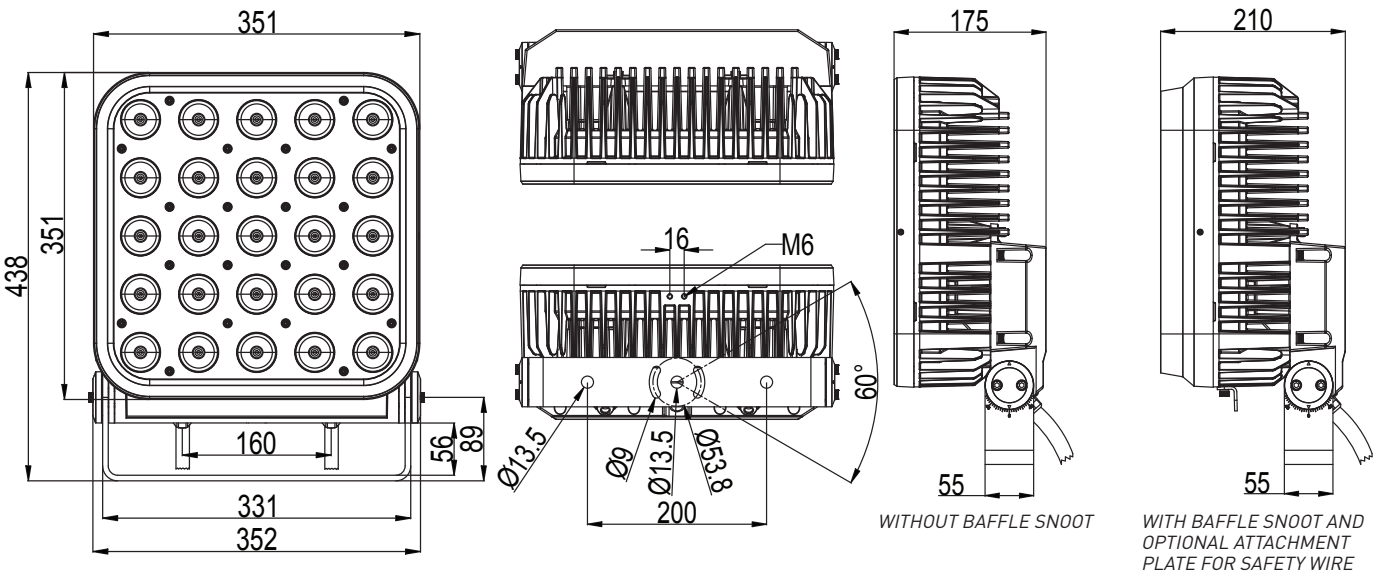

REV: 20260410

Martin[®]

Exterior Wash Pro XL Quad

OUTDOOR-RATED QUAD COLOR WASH LIGHT WITH CREATIVE CONTROL

SPEC SHEET

DIMENSIONS

PHYSICAL

Length: 175 mm (6.89 in.)
Width: 351 mm (13.82 in.)
Height: 438 mm (11.93 in.)
Weight: 17.7 kg (39.0 lbs)