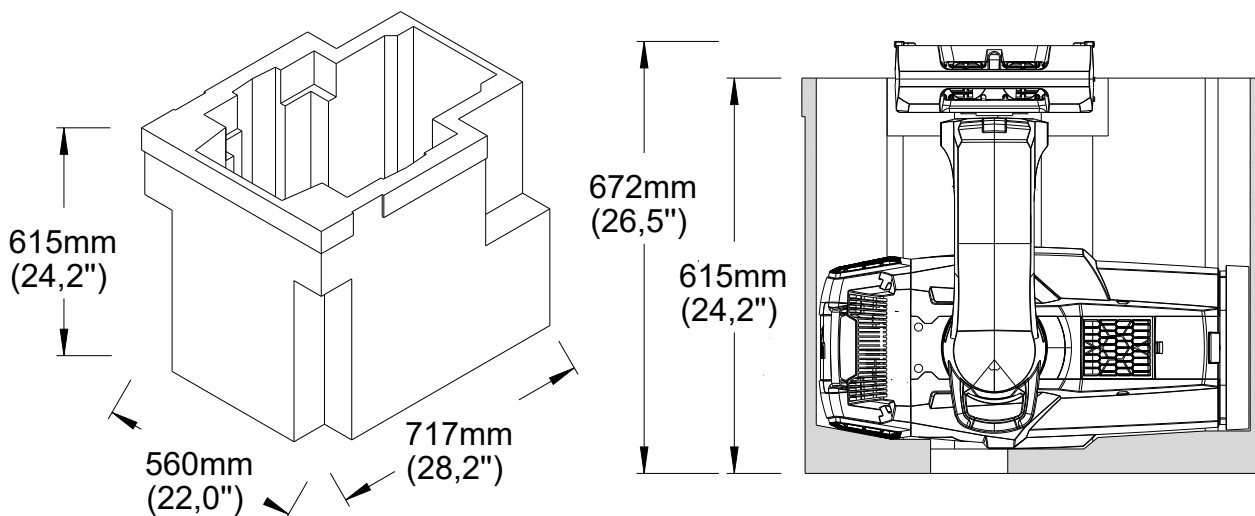

Martin MAC Ultra Performance & Martin MAC Ultra Wash

SiP insert for MAC Ultra flight case

The SiP insert is provided with the fixture.

MAC Ultra Performance: P/N 90250055HU
MAC Ultra Performance, White: P/N 90250060HU
MAC Ultra Wash: P/N 90250085HU
MAC Ultra Wash White: P/N 90250090HU

It is a valuable accessory that wraps and protects the product during transport.

FLIGHT CASE SPECIFICATION: INSIDE MEASUREMENTS

The SiP insert must be inserted into a MAC Ultra flight case:
P/N MAR-91515055