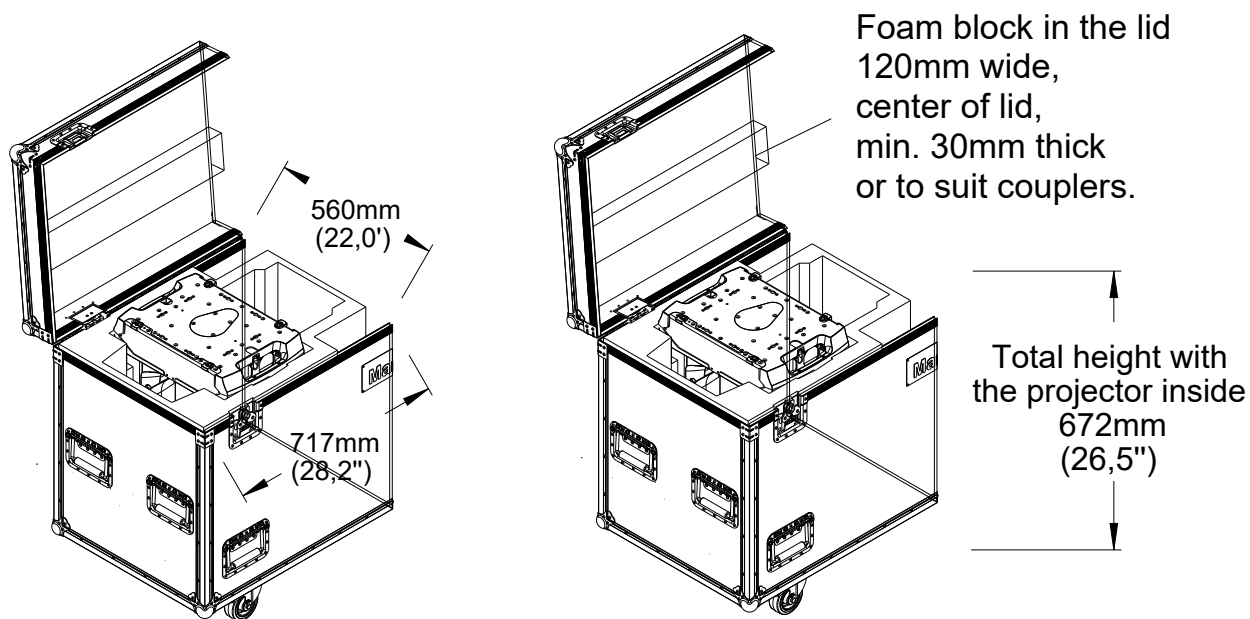

Martin MAC Ultra Performance & Martin MAC Ultra Wash

SiP insert for MAC Ultra flight case

The SiP insert is provided with the fixture.

MAC Ultra Performance: P/N 90250055HU
MAC Ultra Performance, White: P/N 90250060HU
MAC Ultra Wash: P/N 90250085HU
MAC Ultra Wash White: P/N 90250090HU

It is a valuable accessory that wraps and protects the product during transport.

FLIGHT CASE SPECIFICATION: INSIDE MEASUREMENTS

The SiP insert must be inserted into a MAC Ultra flight case:
P/N MAR-91515055